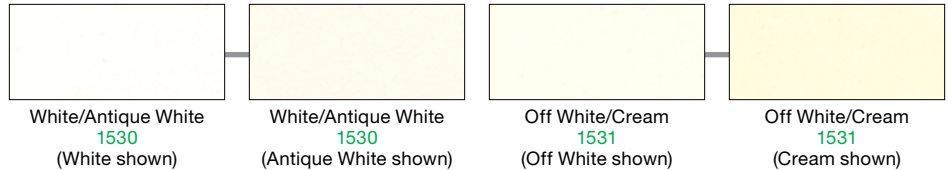

Key: RagMat Museum Solids, 32x40 (81x102cm) RagMat Museum Solids (Unbuffered), 32x40 (81x102cm) RagMat, 32x40 (81x102cm) RagMat Antiquarian, 32x40 (81x102cm)
RagMat Museum Solids, 40x60 (102x152cm) RagMat, 40x60 (102x152cm) RagMat Noir, 32x40 (81x102cm)

A B C D E F

RagMat® Cotton Mounting Boards

When mounting and matting valuable artwork, it is important to complete the conservation package by protecting the artwork on both sides. That is why Crescent offers the most complete collection of 100% cotton mounting boards in the industry. Available in a variety of sizes and thicknesses, and in the most useable colors, Crescent RagMat cotton mounting boards are versatile enough to satisfy any conservation mounting need.

MUSEUM DUPLEX
2 Two-sided museum mounting board. Double-sided 100% cotton board with a different color each side. .045 thickness

RAGMAT SOLIDS
3 Museum mounting board. 100% cotton, solid color throughout.